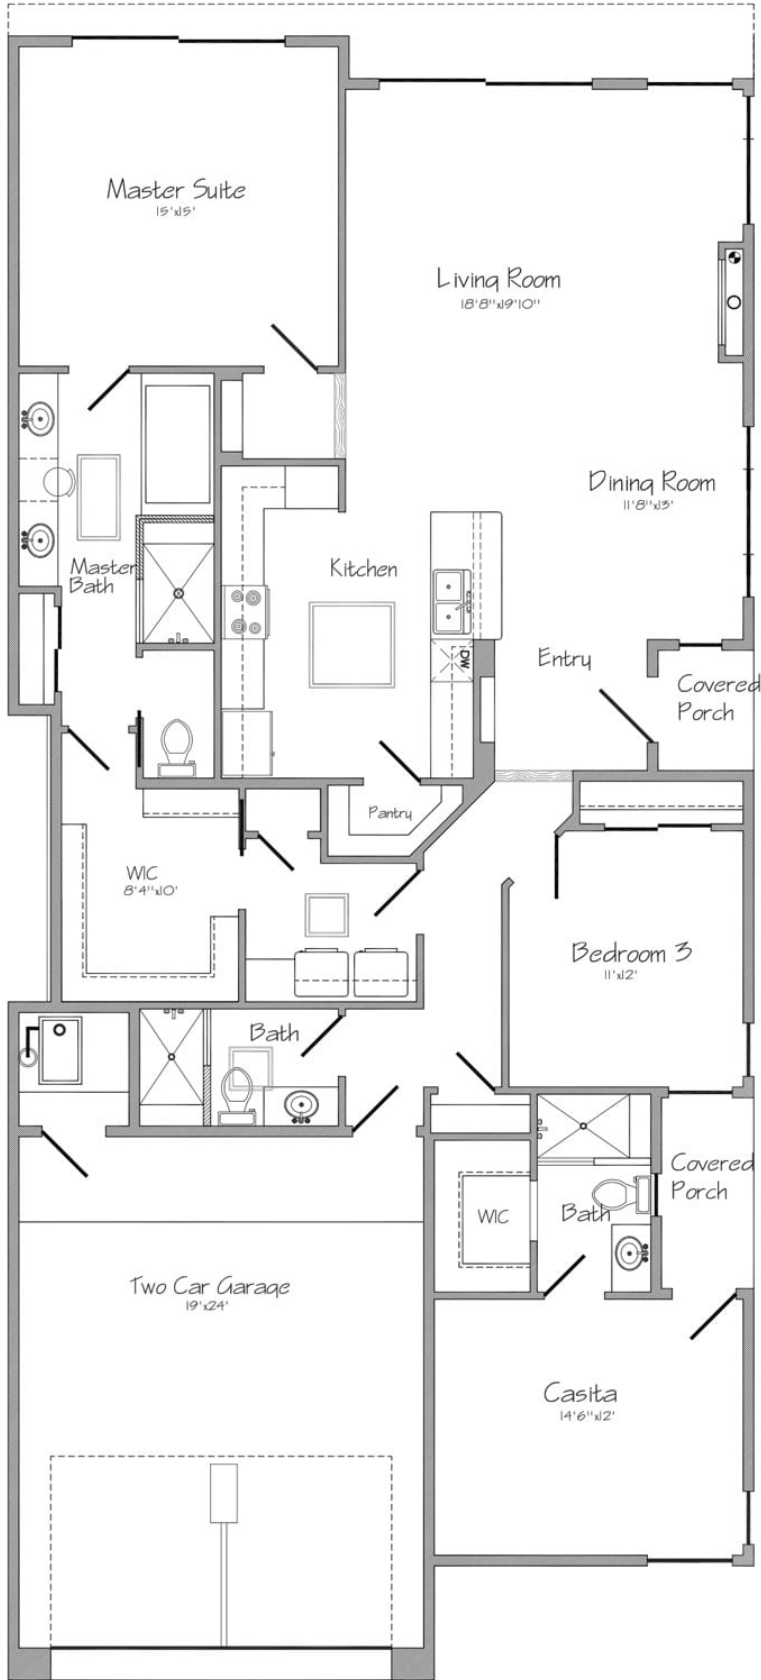

# LA LUZ

DEL SOL

**MODEL 1953 CASITA**  
1,953 TOTAL HEATED SQ FT

\* Home and community information, including base pricing, included features, terms, availability and amenities, are subject to change and prior sale at any time without notice or obligation. Drawings, pictures, photographs, video, square footages, floor plans, elevations, features, colors, and sizes are approximate for illustration purposes only and will vary from homes as built. **ROOM SIZES SUBJECT TO CHANGE BASED ON ACTUAL LOT DIMENSIONS**