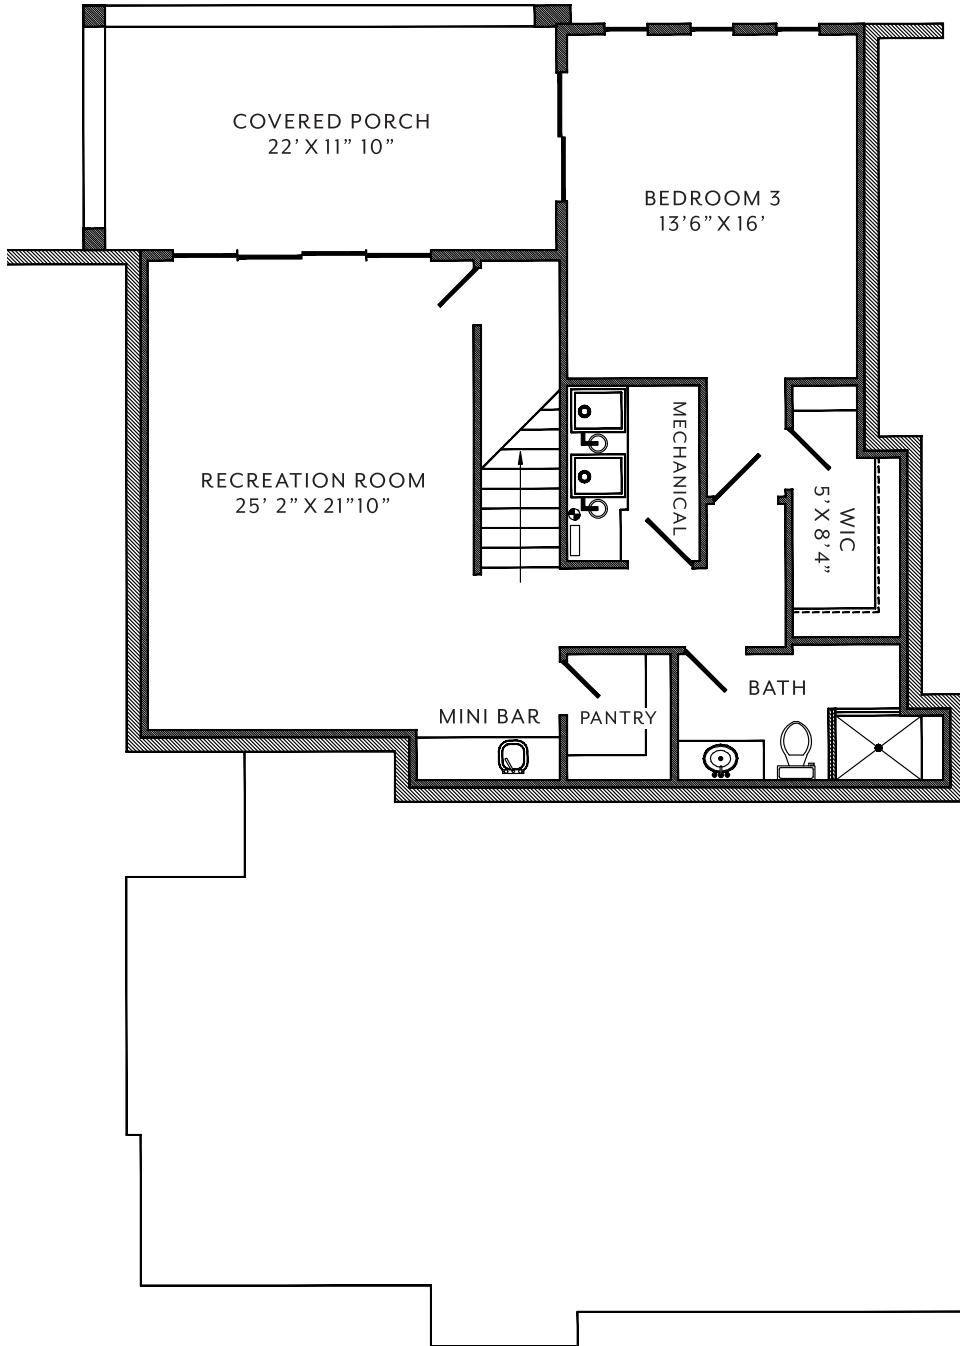

THE LEGENDS

AT HIGH DESERT

LOT 38

2,682 TOTAL HEATED SQ FT

1,680 MAIN LEVEL

1,002 LOWER LEVEL

*Home and community information, including base pricing, included features, terms, availability and amenities, are subject to change and prior sale at any time without notice or obligation. Drawings, pictures, photographs, video, square footages, floor plans, elevations, features, colors and sizes are approximate for illustration purposes only and will vary from the homes as built. ROOM SIZES SUBJECT TO CHANGE BASED ON ACTUAL LOT DIMENSIONS.

THE LEGENDS

AT HIGH DESERT

LOT 38

2,682 TOTAL HEATED SQ FT

1,680 MAIN LEVEL

1,002 LOWER LEVEL