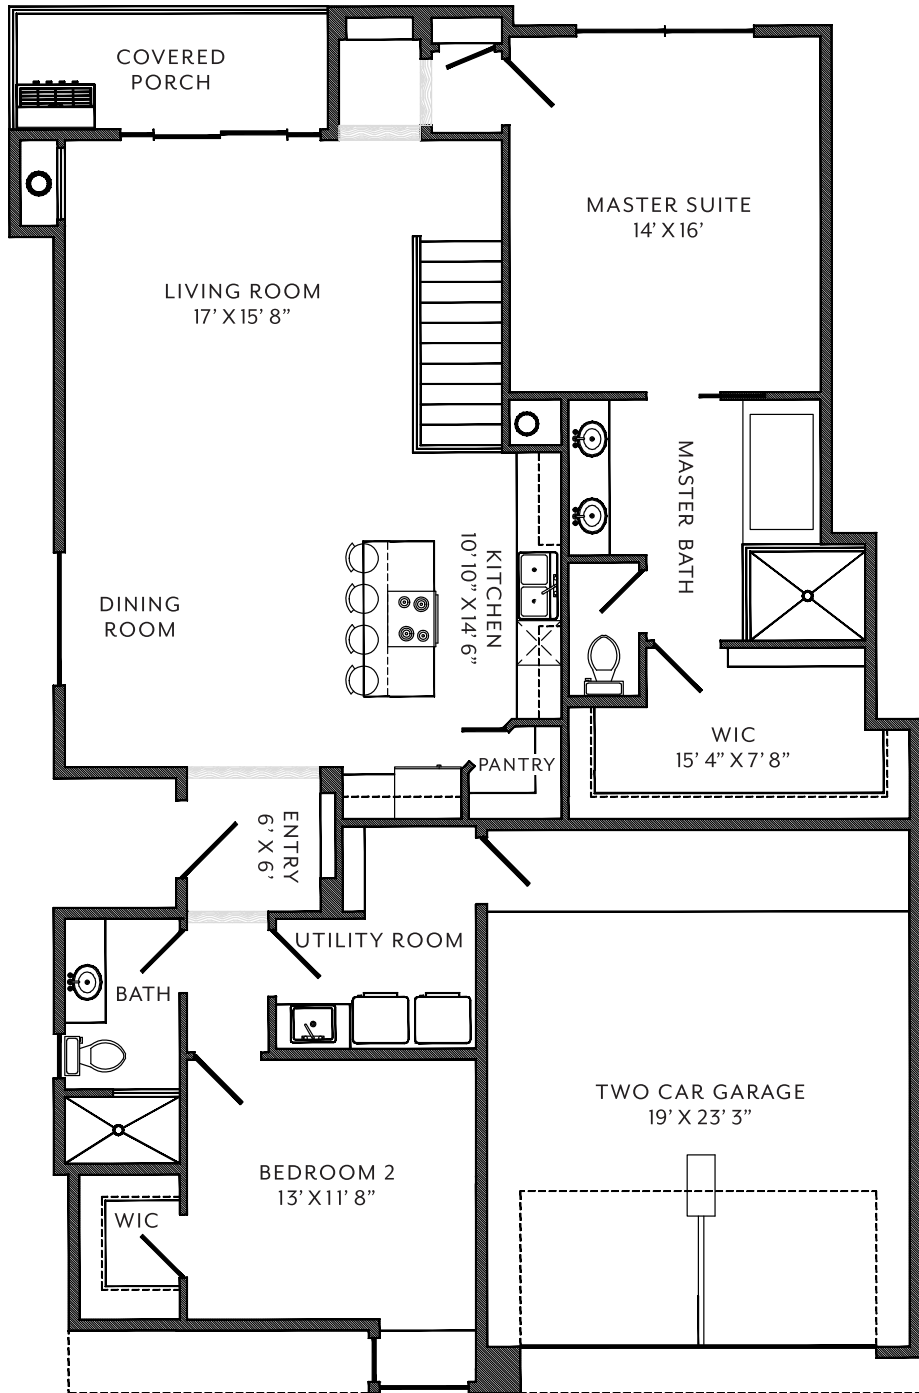

THE LEGENDS

AT HIGH DESERT

LOT 38

2,682 TOTAL HEATED SQ FT

1,680 MAIN LEVEL

1,002 LOWER LEVEL

*Home and community information, including base pricing, included features, terms, availability and amenities, are subject to change and prior sale at any time without notice or obligation. Drawings, pictures, photographs, video, square footages, floor plans, elevations, features, colors and sizes are approximate for illustration purposes only and will vary from the homes as built. ROOM SIZES SUBJECT TO CHANGE BASED ON ACTUAL LOT DIMENSIONS.

THE LEGENDS

AT HIGH DESERT

LOT 38

2,682 TOTAL HEATED SQ FT

1,680 MAIN LEVEL

1,002 LOWER LEVEL