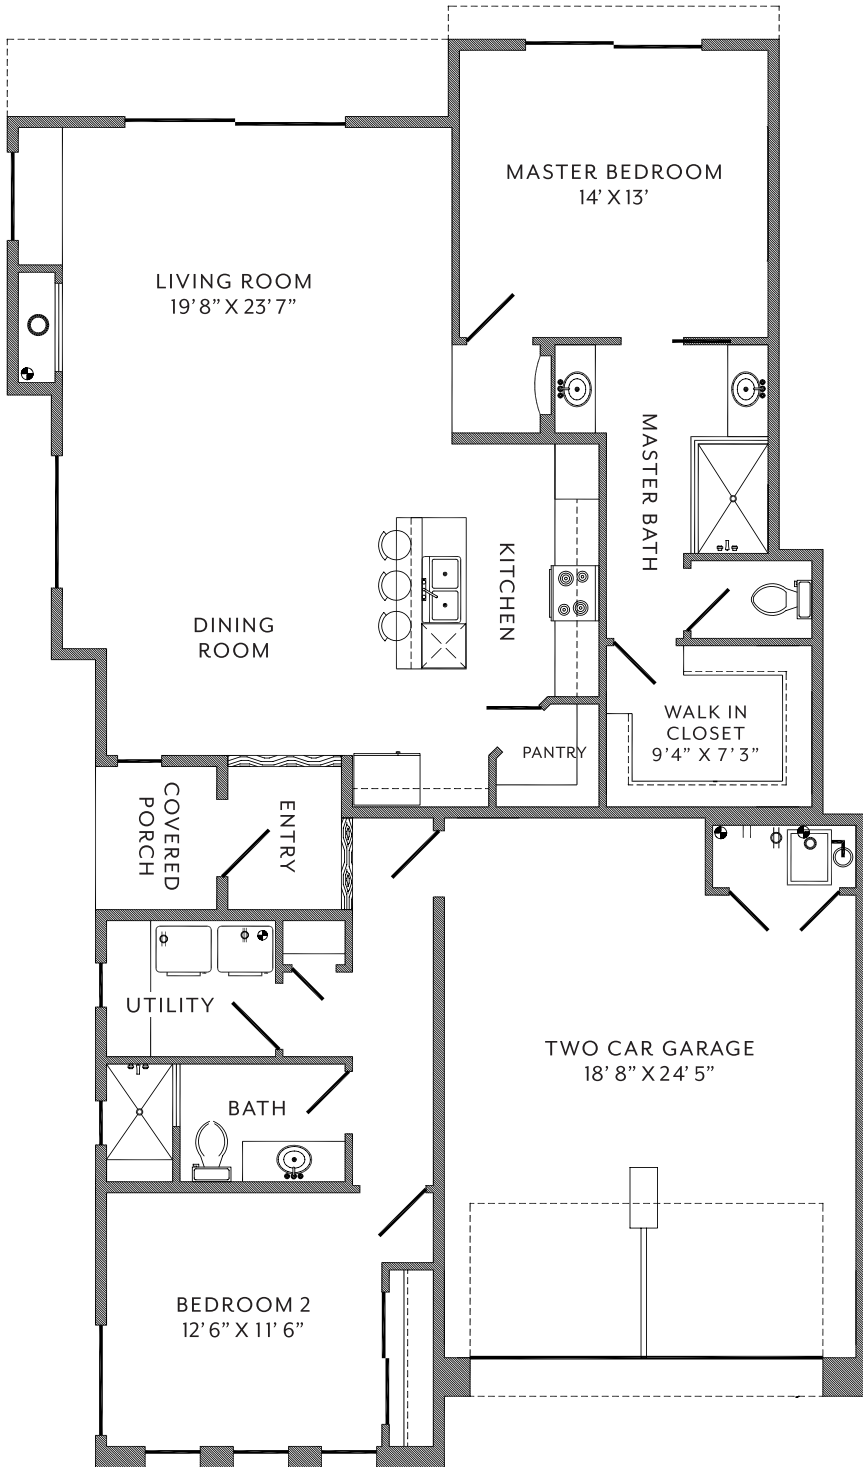

THE LEGENDS

AT HIGH DESERT

PLAN 24, 25, 26
1,567 TOTAL HEATED SQ FT

*Home and community information, including base pricing, included features, terms, availability and amenities, are subject to change and prior sale at any time without notice or obligation. Drawings, pictures, photographs, video, square footages, floor plans, elevations, features, colors and sizes are approximate for illustration purposes only and will vary from the homes as built. **ROOM SIZES SUBJECT TO CHANGE BASED ON ACTUAL LOT DIMENSIONS.**